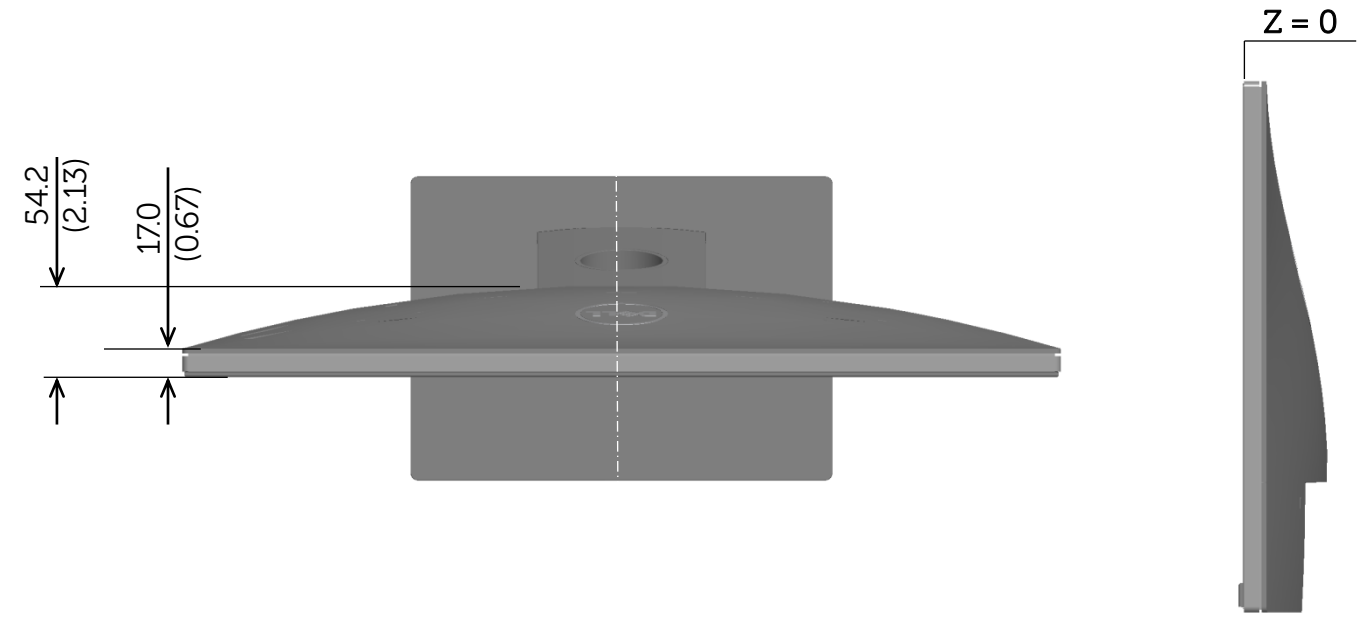

# S2216M Outline Dimension

Nominal Dimensions  
Unit: mm(inch)

Back view of Monitor without stand

# S2316M Outline Dimension

Nominal  
Dimensions  
Unit: mm(inch)

Back view of Monitor without stand