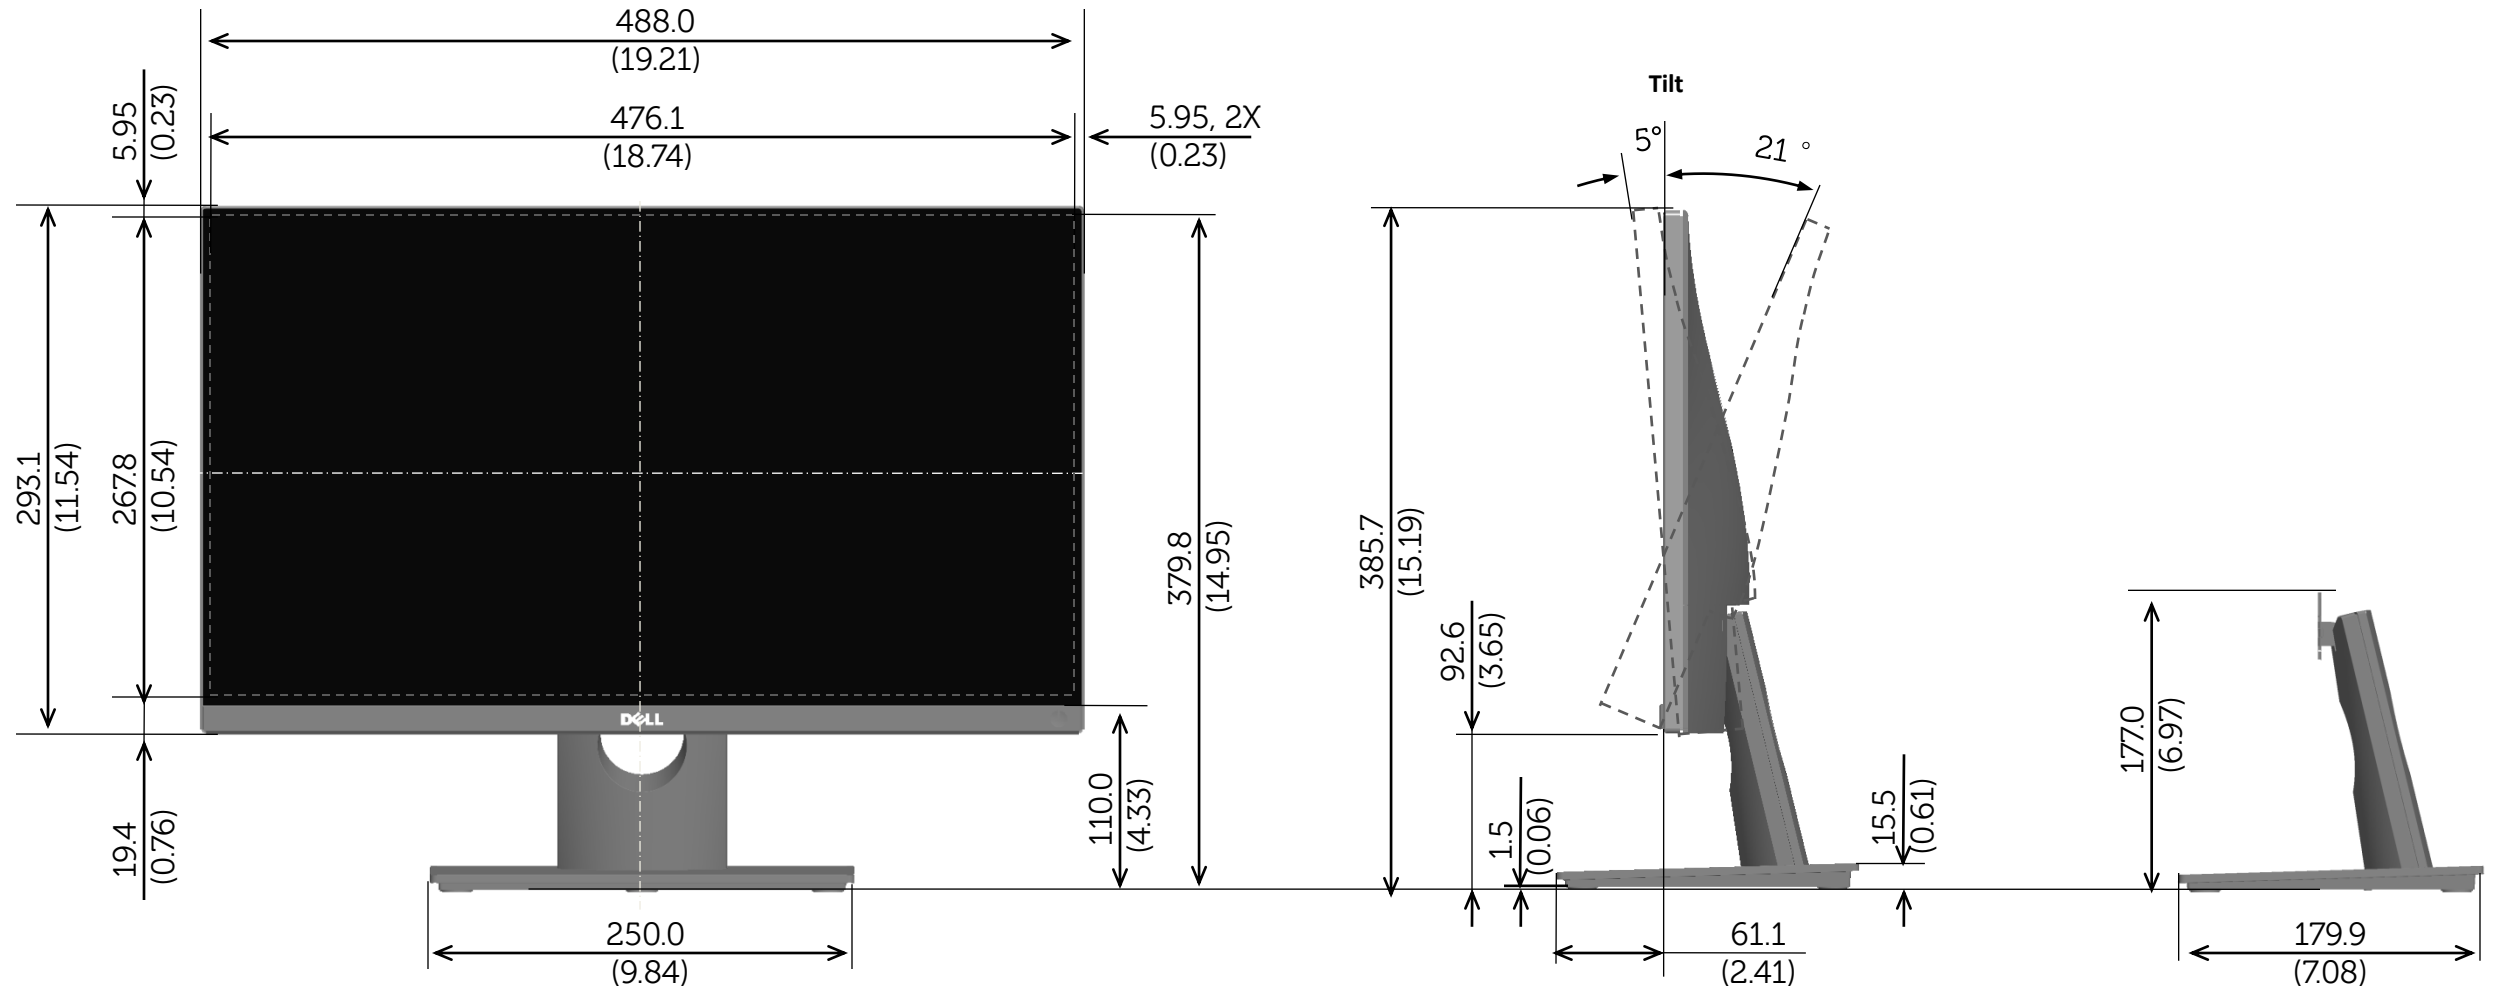

# S2216M Outline Dimension

Nominal Dimensions  
Unit: mm(inch)

Back view of Monitor without stand

# S2316M Outline Dimension

Nominal  
Dimensions  
Unit: mm(inch)

Back view of Monitor without stand