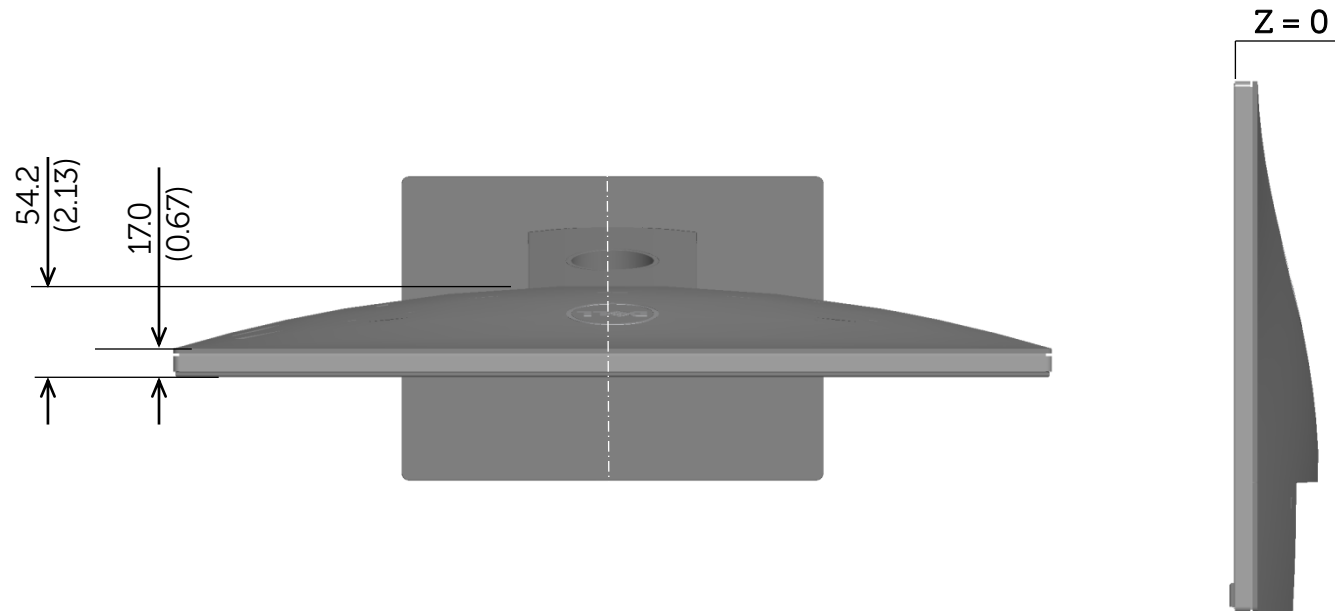

# S2216M Outline Dimension

Nominal Dimensions  
Unit: mm(inch)

Back view of Monitor without stand

# S2316M Outline Dimension

Nominal  
Dimensions  
Unit: mm(inch)

Back view of Monitor without stand